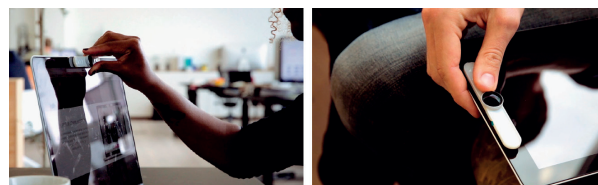

EVOKO GROUPIE

Puts you in the picture

The wide angle illumination lens

Evoko Groupie is the portable wide angle illumination lens that you can attach to any device. It sticks easily on the existing camera – enlarging and lightening up the field of view. Making everyone in the video conference clearly visible.

Making sure all are seen

Evoko Groupie widens the field of view. It puts everyone on screen, even their body language since the view is so much larger. Finally, you can have effective and fun communication – no matter where you are.

Lights up the dark

Evoko Groupie has an ambient light sensor that adjusts the light automatically. Never again will you be disturbed in a meeting by too dark a room. Battery lasts for many hours, but charge easily through your USB – and it's ready again.

Sticks to all devices

Evoko Groupie is easy to attach over the existing camera on any computer, tablet or smartphone. All thanks to a special micro suction mount pad. It sticks easily on your favorite device and when the meeting is over – just remove it.