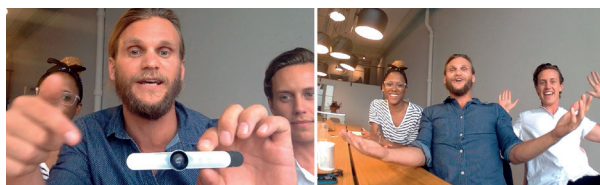

EVOKO GROUPIE

Puts you in the picture

The wide angle illumination lens

Evoko Groupie is the portable wide angle illumination lens that you can attach to any device. It sticks easily on the existing camera – enlarging and lightening up the field of view. Making everyone in the video conference clearly visible.

Making sure all are seen

Evoko Groupie widens the field of view. It puts everyone on screen, even their body language since the view is so much larger. Finally, you can have effective and fun communication – no matter where you are.

Sticks to all devices

Evoko Groupie is easy to attach over the existing camera on any computer, tablet or smartphone. All thanks to a special micro suction mount pad. It sticks easily on your favorite device and when the meeting is over – just remove it.